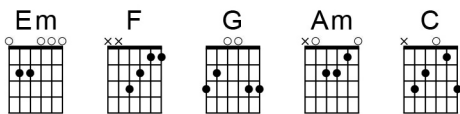

LOUDER

Matt Redman Jason Ingram
& Jonas Myrin

Key = E
Capo 4 [C]

Intro ||: Em | F | G | Am :|| x2

Verse:

C G
There's a song that cannot be contained,
Am
There's a shout that breaks through ev'ry chain:
F C
God we won't be silent.

G
There's a faith that rises through the flames,
Am
There's a joy that chases the dark away:
F
God, we won't be silent.

Pre-Chorus:

Em F G Am
And the greater the storm, the louder our song. (Yes, the...) [2° Repeat]

Chorus:

F C
We lift our voices, lift our voices,
G Am
Make Your praise so glorious, glorious.
F C
We lift our voices, lift our voices,
1. G Am
Make Your praise so glorious. [To Intro – Verse]
2. G Am
Make Your praise so glorious. [To Bridge]
3. G Am
Make Your praise so glorious. [Chorus Repeat — Coda]

Bridge:

F Am G
We'll never stop singing;
F Am G
We'll never stop singing. [Repeat]

Coda: ||: Em | F | G | Am :|| x2

Em F G Am
And the greater the storm, the louder our song. (Yes, the...) [Repeat]
F Am G F Am G [C to End]
We'll never stop singing; we'll never stop singing. [Repeat]