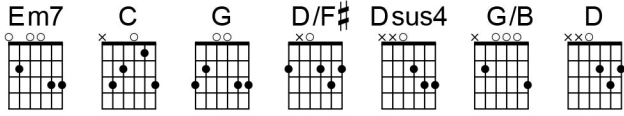

UNBROKEN PRAISE

Matt Redman
& Jonas Myrin

Key = G

Intro: Em7 C | G D/F# | Em7 C | G

Verse 1:

G
Praise unbroken, praise unending
Em7 C G
Be Yours, be Yours forevermore.

Verse 2:

G
Praise untainted, praise unfading
Em7 C G
Be Yours, be Yours forevermore,
Em7 C G
Be Yours, be Yours forevermore.

Verse 3:

C
My surrender, my devotion
Em7 C G
Be Yours, be Yours forevermore,
Em7 C G
Be Yours, be Yours forevermore.

Chorus:

C Em7 Dsus4
Unbroken praise be Yours, God, forever;
C Em7 Dsus4
All my praise be Yours, God, forever.
G/B C G/B Em7
Lord, take this life, let it become Your throne:
1. **C D Em7 C G**
Unbroken praise be Yours. [To Verse 3.]
2. **C D G**
Unbroken praise be Yours. [Repeat]
3. **C D G Gsus4 G**
Unbroken praise be Yours. [To Bridge]

Bridge:

Em7 C G D/F#
So let my deeds outrun my words
Em7 C Dsus4 D
And let my life outweigh my songs. [Repeat — Chorus]

Coda:

C D Em7
Unbroken praise be Yours.
C D Em7
Unbroken praise be Yours.
C D Em7 C | G D/F# | Em7 C | G D/F#
My unbroken praise be Yours
Em7 C G D/F#
So let my deeds outrun my words
Em7 C Dsus4
And let my life outweigh my songs.
D G
Unbroken praise be Yours.